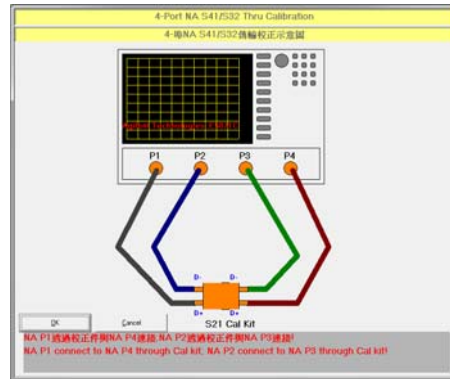

Introduction:

Fig1: MHL Calibration Fixture (MHL-CK01AM)

The Mobile High-definition Link is an interface for transmitting digital television audiovisual signals from mobile phones, mobile video players, video cameras, still image cameras and other audiovisual source to television sets, projectors, monitors and other video displays.

LiTek's MHL Calibration fixture (MHL-CK01AM) can be used to calibrate the response of the MHL Type A or MHL Type Micro test fixture. We can get more accuracy by using the Calibration Fixture before testing.

Fig2: MHL-CK01AM connected with SMA Coaxial cable form Equipment for calibration before testing.

Fig3: MHL-CK01AM software Calibration.

For MHL Cable Assembly testing, we can reduce the fixture response by calibration. LiTek's MHL Calibration fixture (MHL-CK01AM) is suitable for the LiTek's MHL test fixture as below :

1. MHL-AR01AM: MHL Type A receptacle test fixture.
2. MHL-MR01AM: MHL Micro B receptacle test fixture.
2. MHL-MP01AM: MHL Micro Plug test fixture.

Features:

1. Good Impedance match: $100\Omega \pm 5\Omega$
2. 2x Trace Length: meet MHL test fixture.
3. Fast Rise Time: Less than 50 ps.
4. Low Intra pair skew: $\pm 2ps$
5. Low Loss design: Less than 3 dB @5.1GHz
6. 4 SMA connectors receptacle.